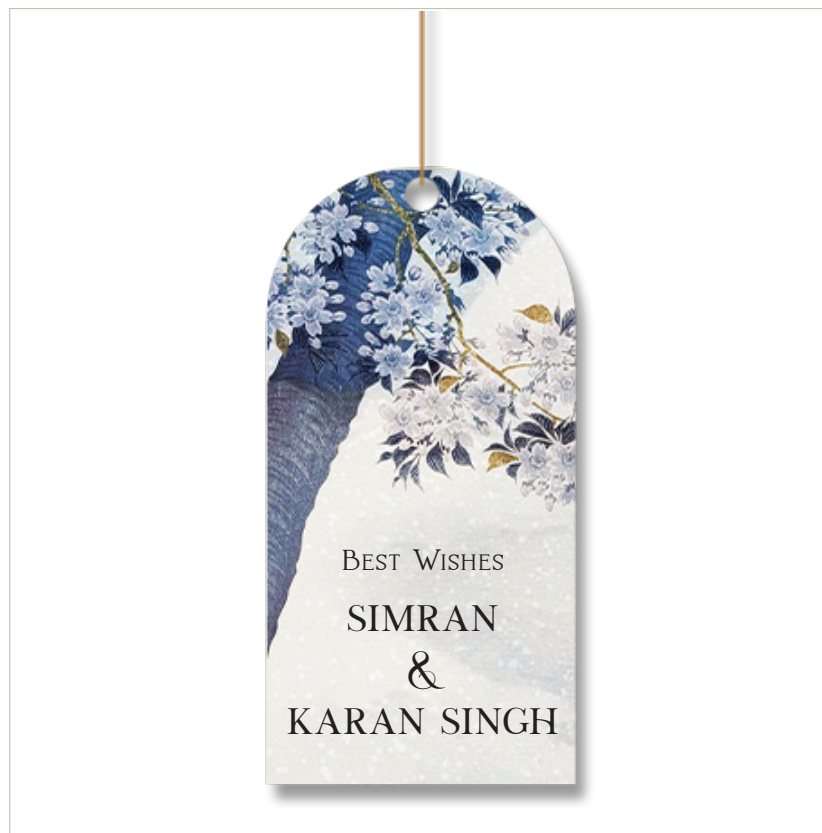

*Inclusive of GST

*Shipping and Delivery may be extra

GIFT TAGS

- *Size: 4inch x 2inch
- *All tags can be personalised
- *Shapes can be customised

GIFT TAGS

EVERYTHING

GIFT TAGS

BOTANICAL